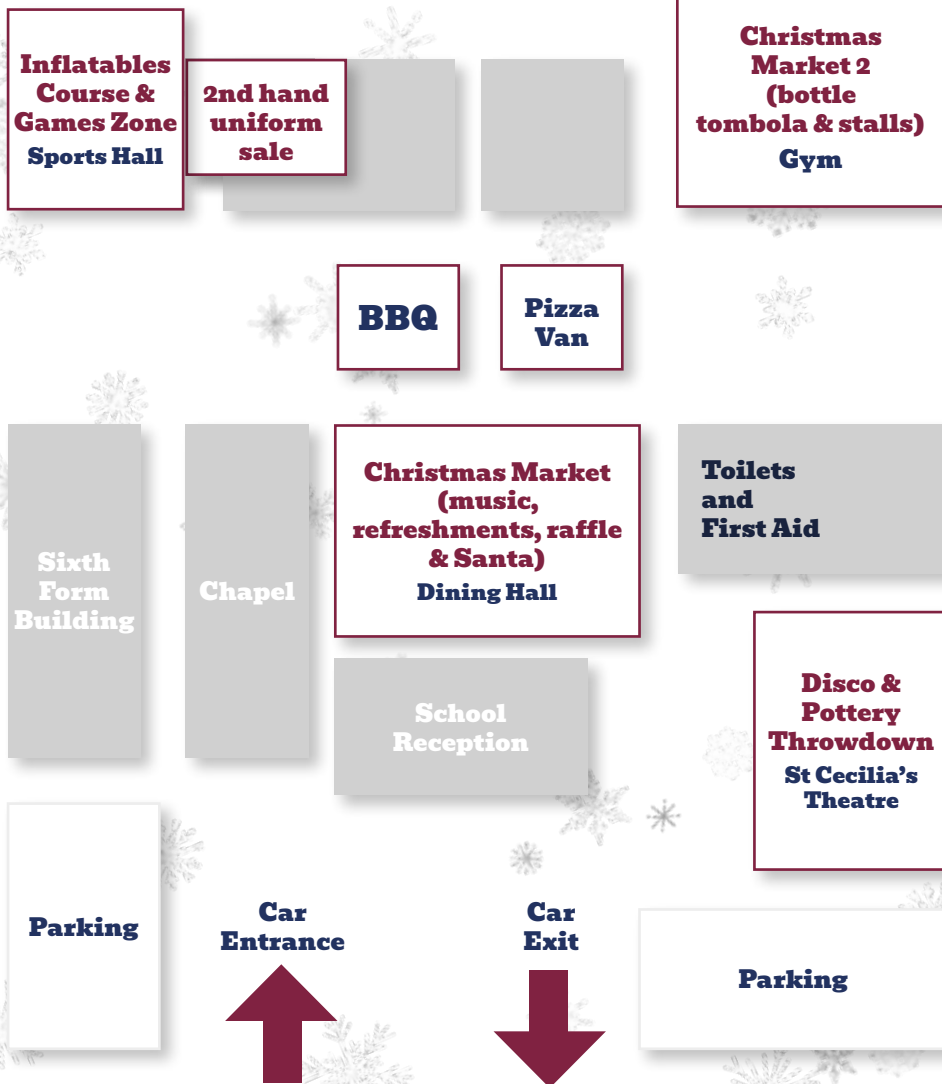

Complete Mortgages Limited

Brodie House, Parklands, Railton Road, Guildford GU2 9JX

t. 01483 238280 www.complete-mortgages.co.uk

Site Map

Stall Holders

1	Judefish www.judefish.com
2	Rainbow Gifts
3	Things So Sweet www.instagram.com/thingsossosweetuk/
4	Things So Sweet / Cosmixology
5	Things So Sweet / Pink Halo
6	Stagecoach Guildford www.stagecoach.co.uk/guildford
7	Classynfancy crochet plushies and gifts www.classynfancy.sumupstore.com/
8	Carmen Sze - Alloy Collectors (metal gift / toys)
9	Betsy's Christmas Cushions
10	Beauty One
11	Glass Decorations
12	Crochet Hats / Decorations
13	Fatima Viteri - Candles
14	Jewellery By Poppy
15	Anna & Naimh Jewellery
16	Cats Protection